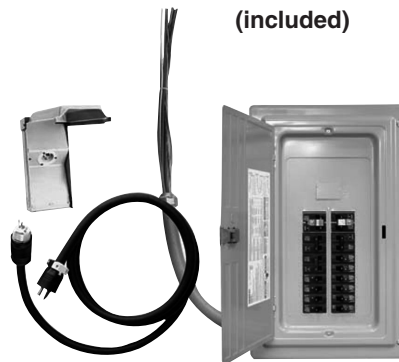

Generac® Portable Generator & Transfer Switch Kit

17,500 Watts

GENERAC
OHVI® ENGINES
OVERHEAD VALVE INDUSTRIAL

17,500 Watts Portable Generator

Generac Model	17500
Model Number	05308
Rated Watts	17500
Surge Watts	26250
Voltage (Vac)	120/240
Output	145.8/72.9
Engine Type	Generac OHVI®
Engine Displacement	992cc
Engine Starting	Electric
Fuel Type	Gasoline
Fuel Capacity (gal.)	16
Outlets	2 x 120V 20A GFI, 2 x 120V 20A 2 x 120V 30A, Twistlock 1 x 120/240V 30A, Twistlock 1 x 240V 50A, 1 x 12Vdc 10A
Full Pressure Lubrication	✓
Single Point Lifting	✓
Spin-on Oil Filter	✓
Automatic Idle Control	✓
Low Oil Pressure Shutdown	✓
Solid State Voltage Regulator	✓
GFI Protection	✓
Anti-Vibration System	✓
Circuit Breakers	✓
Battery Charge Cables	✓
Maintenance Free Battery	✓
Full 1-1/4" Tubular Frame	✓
Pneumatic Wheel Kit	✓
Electronic Governor	✓

FEATURES

- OHVI® Engine — Most Powerful, longest lasting engine available!
- Enough power to start a 5-ton A/C unit
- Full pressure lubrication
- Automotive style spin-on oil filter
- Extended engine life — Rated 3,000+ hours
- Large 16 gallon gasoline fuel capacity for extended operation
- Improved fuel economy
- Lower operating temperatures
- EPA/CARB Certified
- Battery/wheel kit/electric start (standard)
- 2 Year limited warranty
- 17,500 running watts / 26,250 surge watts

TRANSFER SWITCH KIT (included)

Kit includes: 50 amp manual transfer switch with up to 16 selected, pre-wired circuits, 15' power cord and outdoor connection box.

A single switch will lock out the utility and transfer the load to the generator.

Dimensions with handle & wheel kit installed:

38.5"H x 30.75"W x 48.5"L

Dimensions without handle & wheel kit:

33.5"H x 21.5"W x 37.5"L

Dimensions in shipping carton: 36"H x 24"W x 49"L

GENERAC®

POWER SYSTEMS, INC.